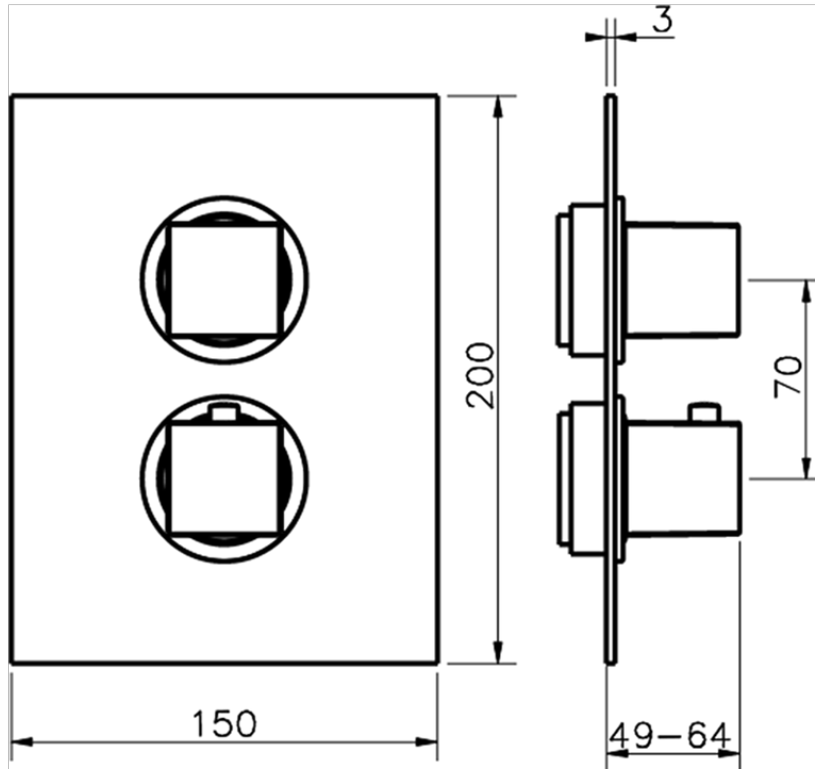

**Exposed part for con.thermo.shower valve, 3-outlet NUOVA EGO\_NE018200**

NE018200 <https://en.huberitalia.com/exposed-part-for-con-thermo-shower-valve-3-outlet-nuova-ego-ne018200>

Piastra/Plate/Plaque/Platte/Placa

2-3mm: XX 25-40 YY 76-91

10 mm: XX 16-31 YY 65-80