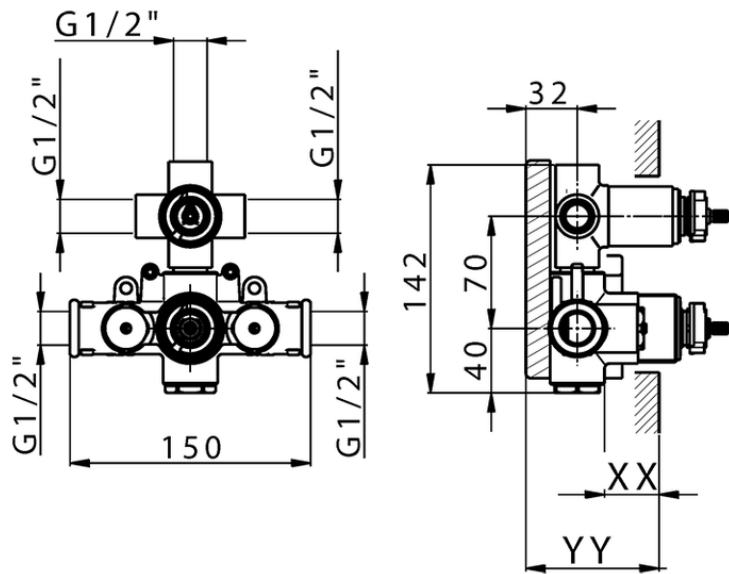

**Exposed part for con.thermo.shower valve, 3-outlet NUOVA EGO\_NE018200**

NE018200 <https://en.huberitalia.com/exposed-part-for-con-thermo-shower-valve-3-outlet-nuova-ego-ne018200>

Piastra/Plate/Plaque/Platte/Placa

2-3mm: XX 25-40 YY 76-91

10 mm: XX 16-31 YY 65-80