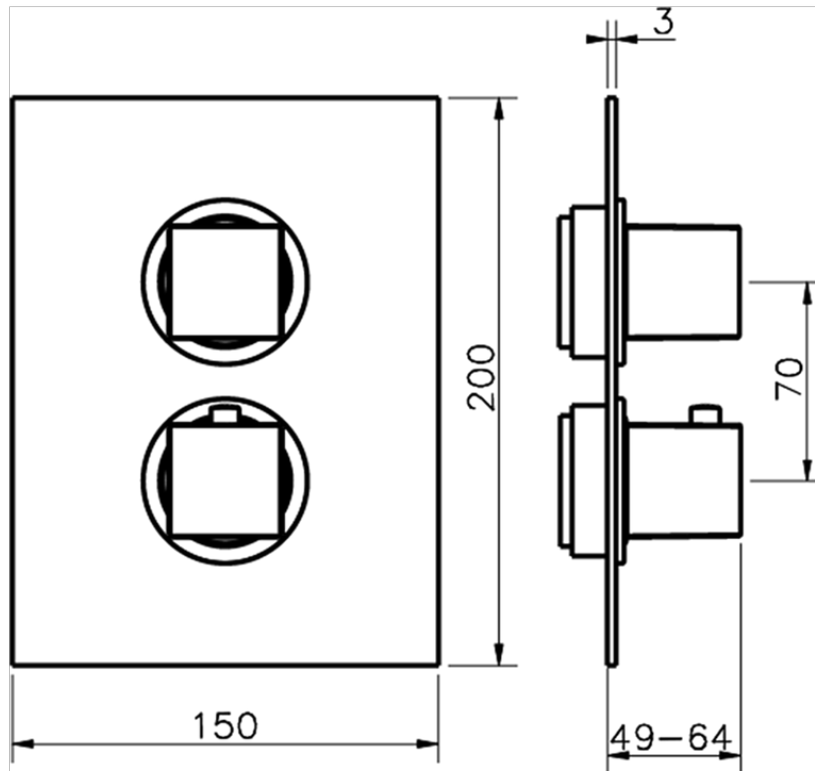

Exposed part for con.thermo.shower valve, 3-outlet NUOVA EGO_NE018200

NE018200 <https://en.huberitalia.com/exposed-part-for-con-thermo-shower-valve-3-outlet-nuova-ego-ne018200>

Piastra/Plate/Plaque/Platte/Placa

2-3mm: XX 25-40 YY 76-91

10 mm: XX 16-31 YY 65-80

ZB018201

<https://en.huberitalia.com/3-outlet-concealed-thermostatic-shower-valve-concealed-zb018201>

2024-11-21