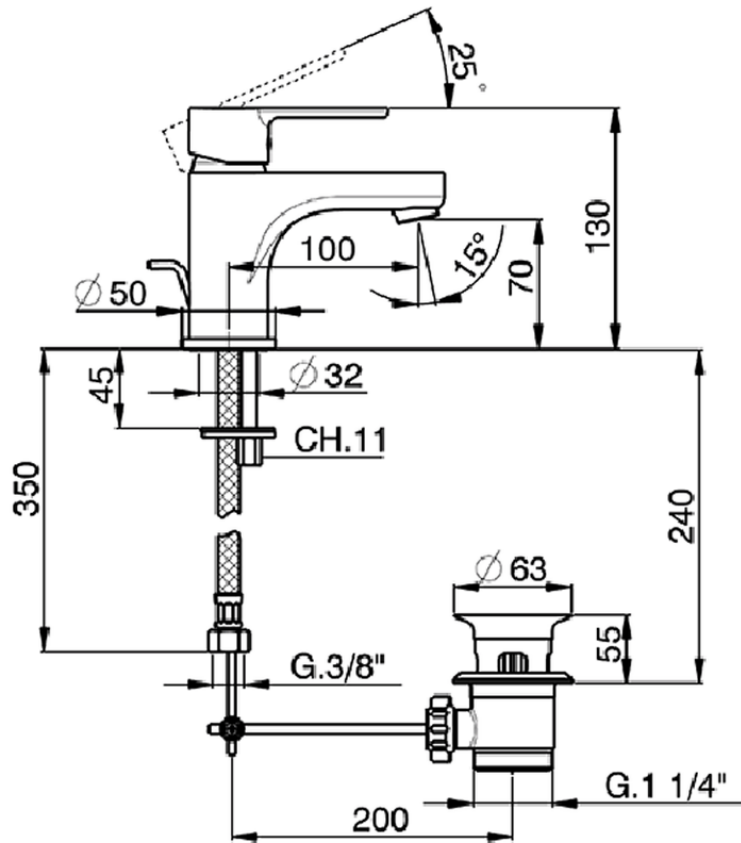

Single lever washbasin mixer H2\_H2000510

H2000510

<https://en.huberitalia.com/single-lever-washbasin-mixer-h2-h2000510>

2024-11-15