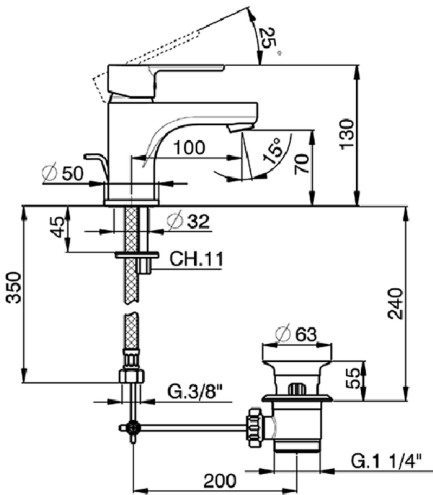

Single lever washbasin mixer H2_H2000510

MODEL **H2000510**

Single lever washbasin mixer, with 1"1/4 automatic pop-up waste, G.3/8" stainless steel flexible hoses

AVAILABLE FINISHINGS

CHARACTERISTICS

Cartridge Spare Parts **ZZ95435000**

35 mm Cartridge

EcoStop

EcoStop feature limits water flow to approximately 50% of maximum output with one point of resistance on setting. Push slightly past the middle stop only when full water output is required. This will save water up to 50%.