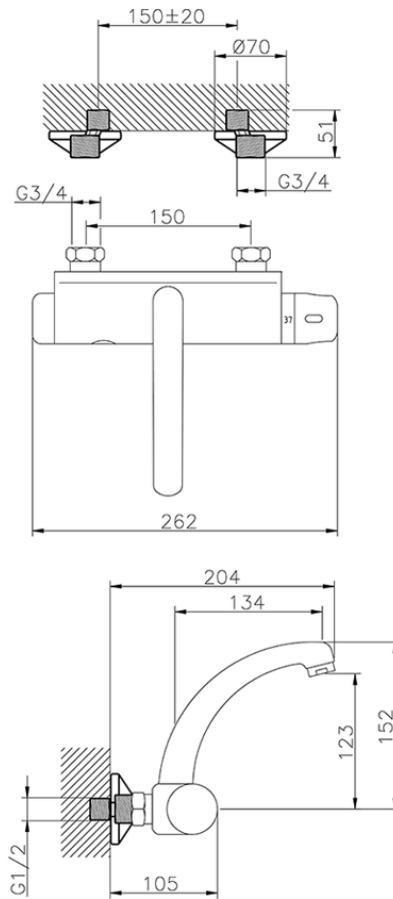

Thermo-electronic wall-mounted sink mixer THERMO_401.23H.

401.23H.

<https://en.huberitalia.com/thermo-electronic-wall-mounted-sink-mixer-thermo-401-23h>

2024-12-04