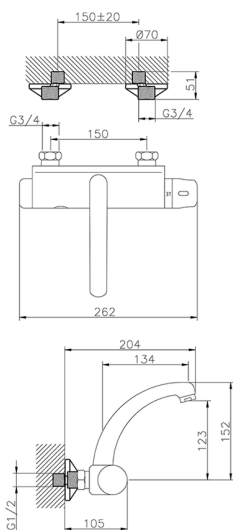

Thermo-electronic wall-mounted sink mixer THERMO_401.23H.

MODEL **401.23H.**

Thermo-electronic wall-mounted sink mixer

AVAILABLE FINISHINGS

CHARACTERISTICS

Cartridge Spare Parts **24.02AB.PL**

12x32 Plus Thermostatic Valve