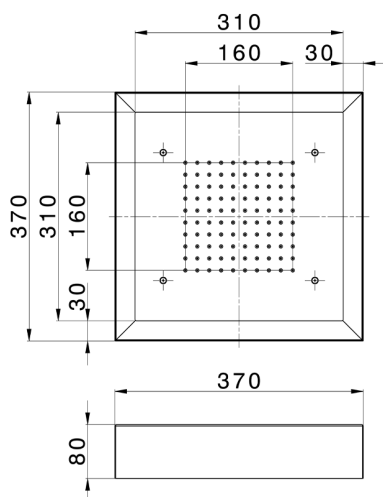

## 370x370 mm Chromotherapy Ceiling showerhead ZEN\_ZS1C0195

MODEL **ZS1C0195**

370x370 mm Chromotherapy Ceiling showerhead, with white cover, rain, chromotherapy functions, built-in control included, Stainless Steel AISI 304