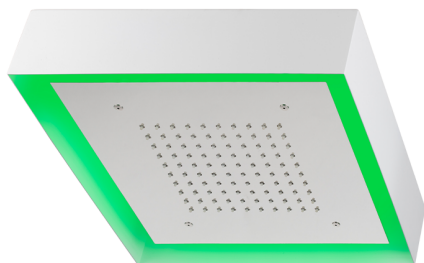

## 370x370 mm Chromotherapy Ceiling showerhead ZEN\_ZS1C0195

MODEL **ZS1C0195**

370x370 mm Chromotherapy Ceiling showerhead, with white cover, rain, chromotherapy functions, built-in control included, Stainless Steel AISI 304

### AVAILABLE FINISHINGS

-  **40** 40 Matt Black
-  **4Q** 4Q Matt White
-  **D1** D1 Brushed Inox
-  **D2** D2 Polished Inox