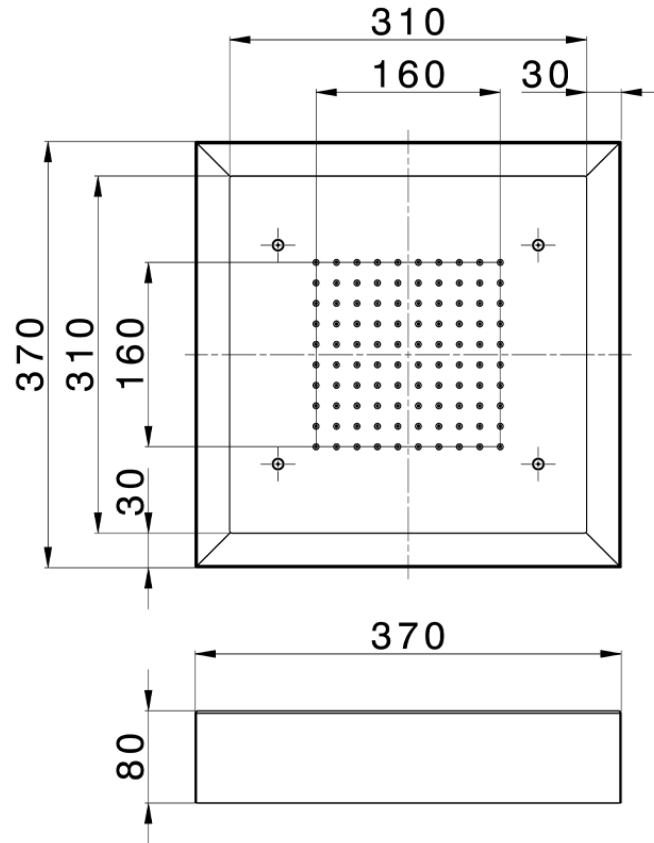

370x370 mm Chromotherapy Ceiling showerhead ZEN_ZS1C0195

ZS1C0195

<https://en.huberitalia.com/370x370-mm-chromotherapy-ceiling-showerhead-zen-zs1c0195>

2024-11-15