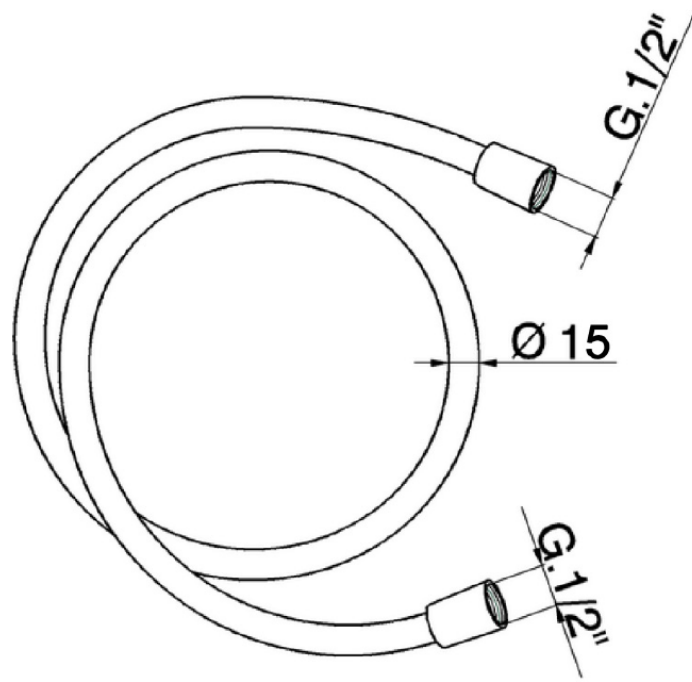

## 200 cm smooth SUPREME Flexible Hose SHOWER\_ZB009090

ZB009090

<https://en.huberitalia.com/200-cm-smooth-supreme-flexible-hose-shower-zb009090>

2024-12-22