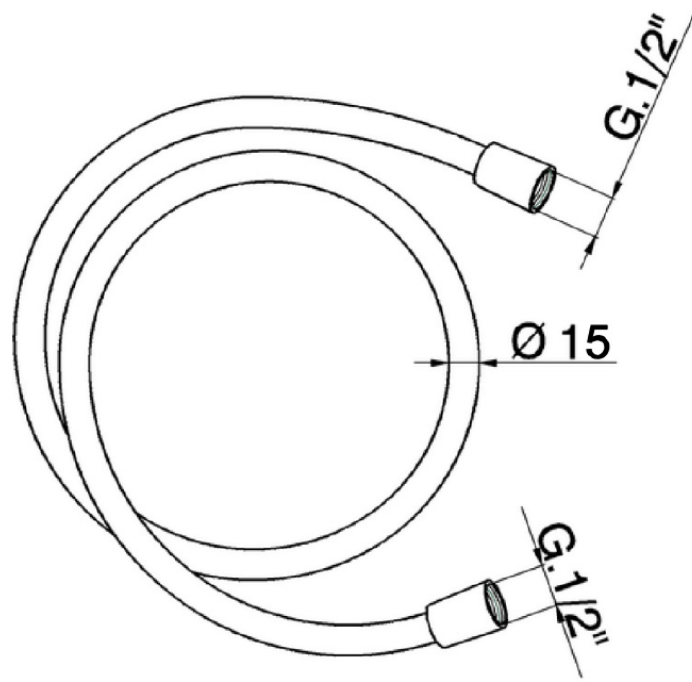

200 cm smooth SUPREME Flexible Hose SHOWER_ZB009090

ZB009090

<https://en.huberitalia.com/200-cm-smooth-supreme-flexible-hose-shower-zb009090>

2024-12-22