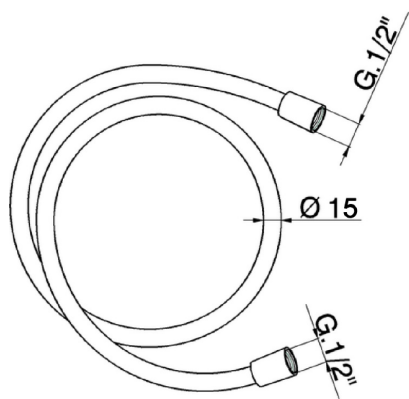

200 cm smooth SUPREME Flexible Hose SHOWER_ZB009090

MODEL **ZB009090**

200 cm smooth SUPREME Flexible Hose

AVAILABLE FINISHINGS

- **21** 21 Chrome
- **40** 40 Matt Black
- **4Q** 4Q Matt White

CHARACTERISTICS

2024-12-31