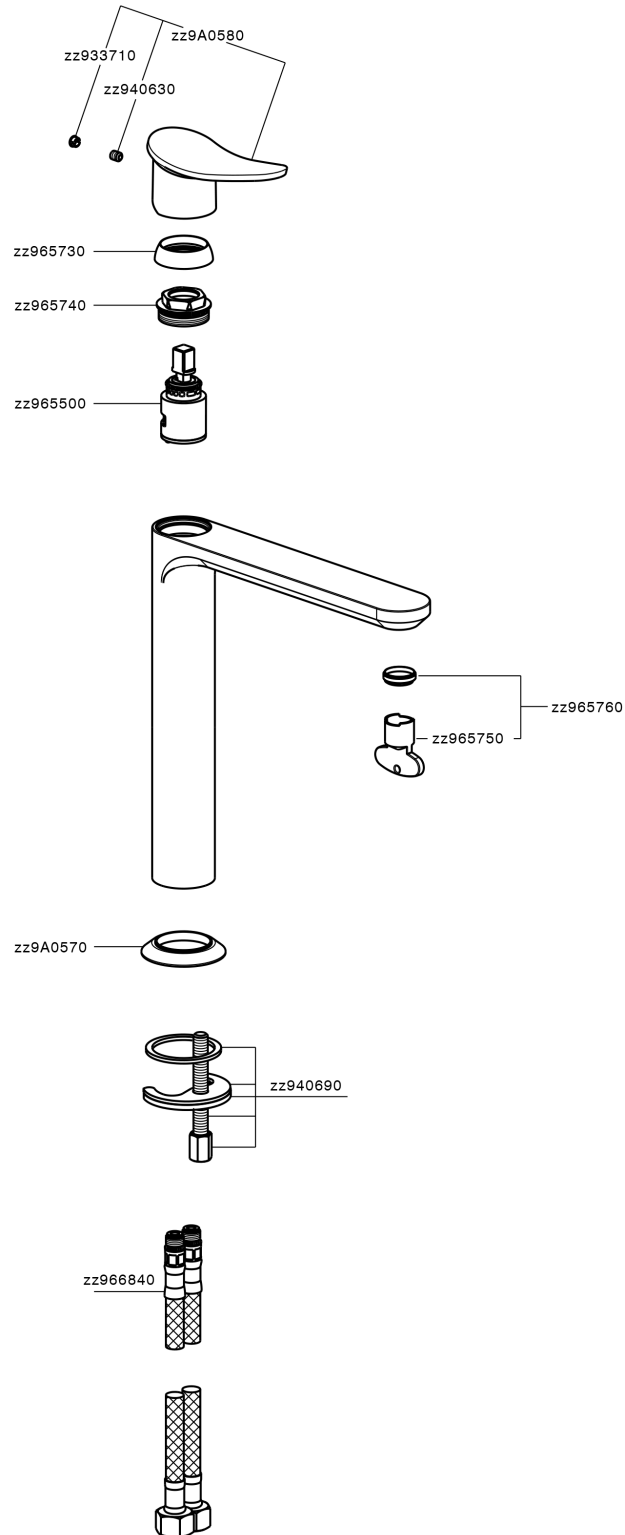

Single lever tall washbasin mixer HARLOCK_HC003541

HC003541

<https://en.huberitalia.com/single-lever-tall-washbasin-mixer-harlock-hc003541>

2024-11-23