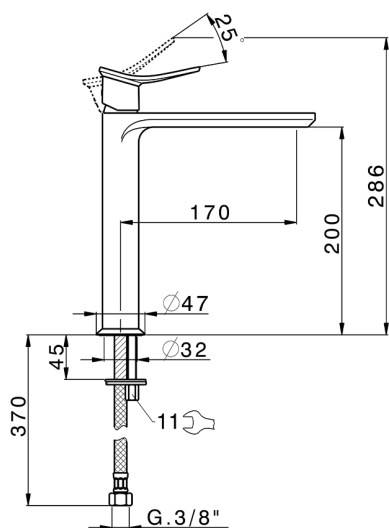

Single lever tall washbasin mixer HARLOCK_HC003541

MODEL **HC003541**

Single lever tall washbasin mixer, without automatic pop-up waste, G.3/8" stainless steel flexible hoses

AVAILABLE FINISHINGS

-  **21** 21 Chrome
-  **2P** 2P Rose Gold
-  **2Q** 2Q Black Titanium
-  **40** 40 Matt Black
-  **4Q** 4Q Matt White
-  **6T** 6T Chrome/Matt Black

CHARACTERISTICS

Cartridge Spare Parts **ZZ96550000**

25 mm Cartridge

Single lever tall washbasin mixer HARLOCK_HC003541

HC003541

<https://en.huberitalia.com/single-lever-tall-washbasin-mixer-harlock-hc003541>