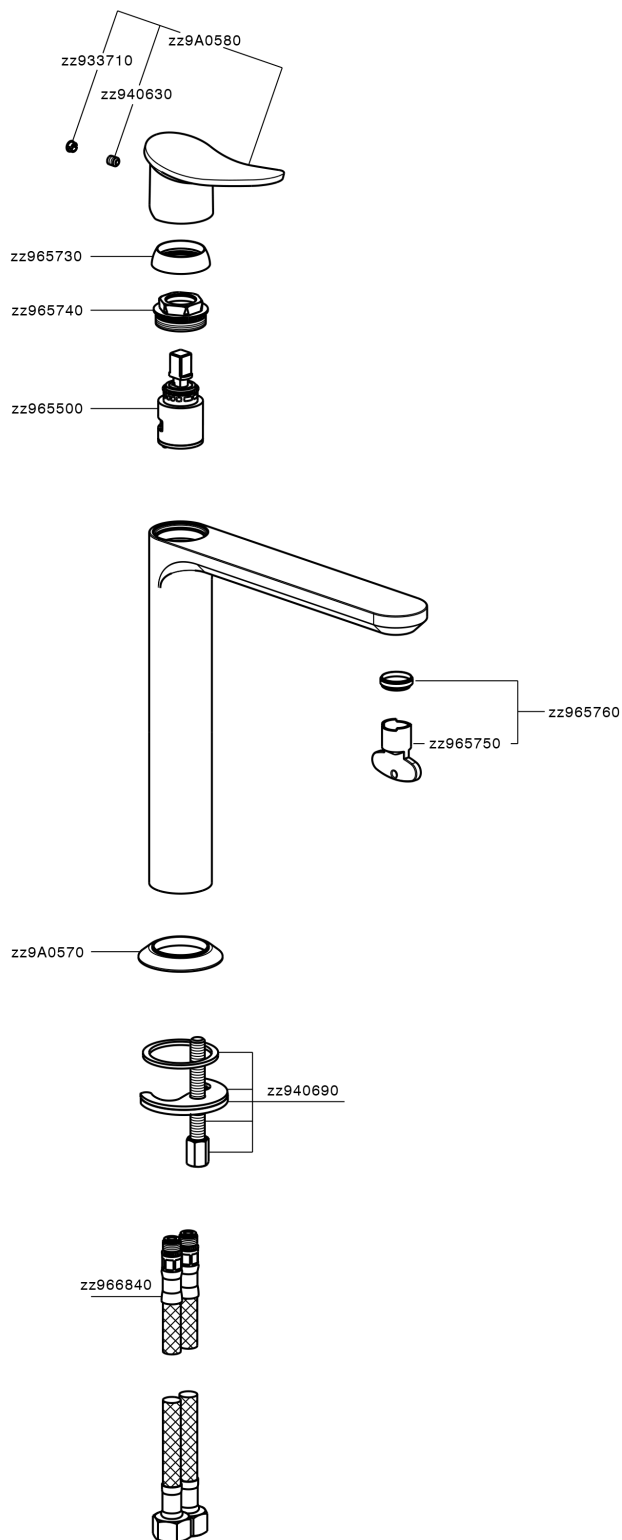

Single lever tall washbasin mixer HARLOCK_HC003541

HC003541

<https://en.huberitalia.com/single-lever-tall-washbasin-mixer-harlock-hc003541>

2024-11-21