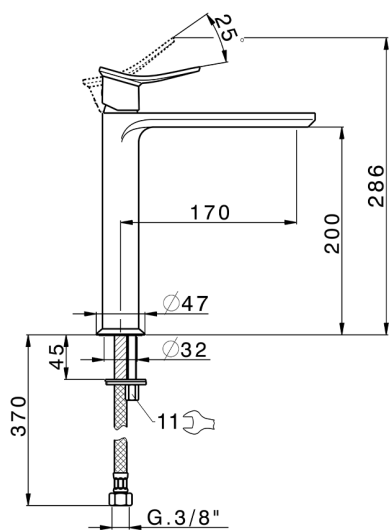

## Single lever tall washbasin mixer HARLOCK\_HC003541

MODEL **HC003541**

Single lever tall washbasin mixer, without automatic pop-up waste, G.3/8" stainless steel flexible hoses

### CHARACTERISTICS

Cartridge Spare Parts **ZZ96550000**

**25 mm Cartridge**

## Single lever tall washbasin mixer HARLOCK\_HC003541

HC003541

<https://en.huberitalia.com/single-lever-tall-washbasin-mixer-harlock-hc003541>

2024-11-21