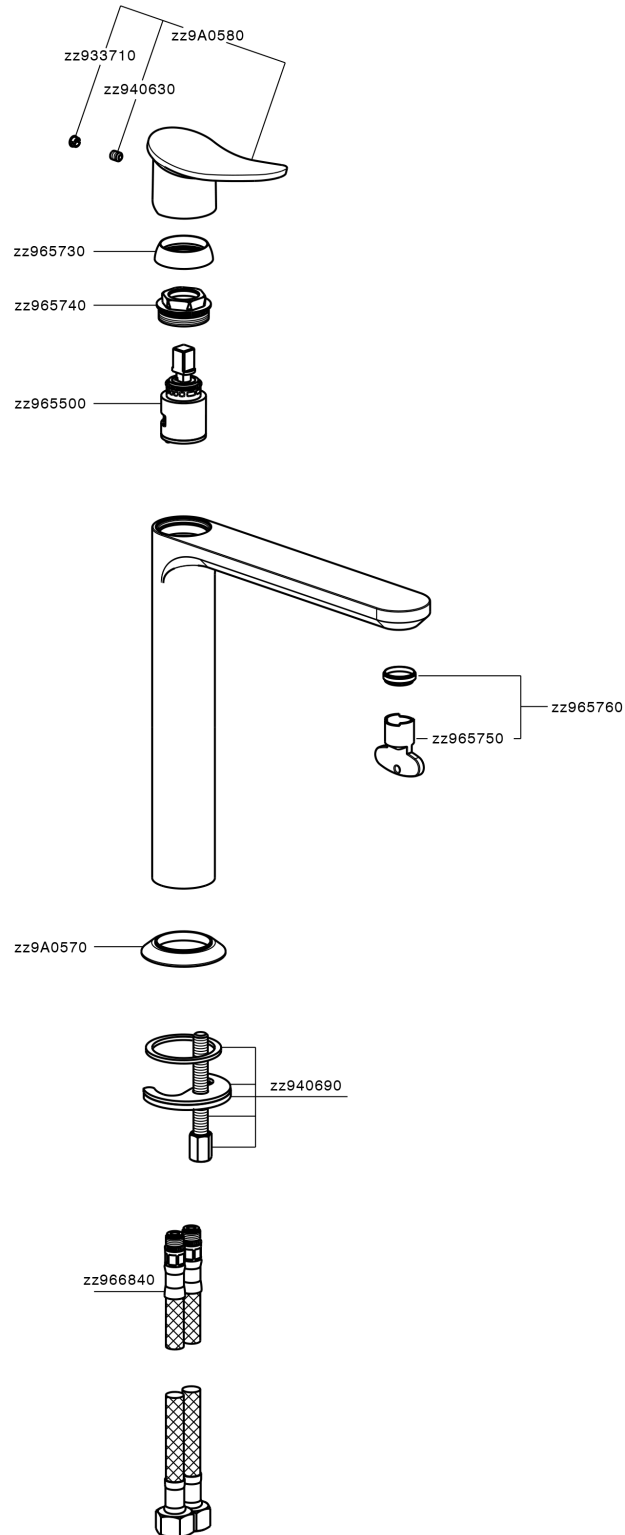

## Single lever tall washbasin mixer HARLOCK\_HC003541

MODEL **HC003541**

Single lever tall washbasin mixer, without automatic pop-up waste, G.3/8" stainless steel flexible hoses

### CHARACTERISTICS

Cartridge Spare Parts **ZZ96550000**

**25 mm Cartridge**

## Single lever tall washbasin mixer HARLOCK\_HC003541

HC003541

<https://en.huberitalia.com/single-lever-tall-washbasin-mixer-harlock-hc003541>

2024-11-21