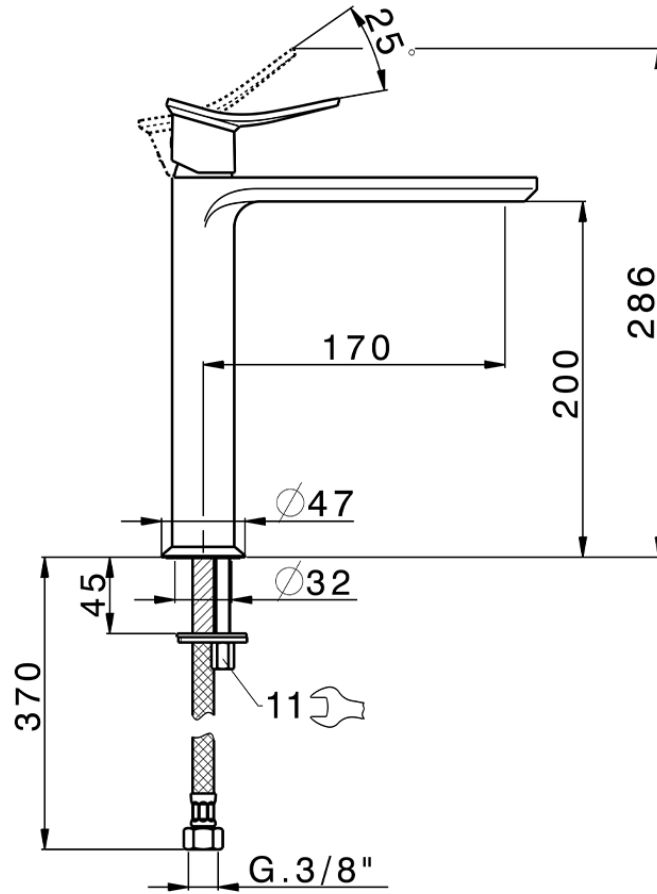

Single lever tall washbasin mixer HARLOCK_HC003541

HC003541

<https://en.huberitalia.com/single-lever-tall-washbasin-mixer-harlock-hc003541>

2024-11-22