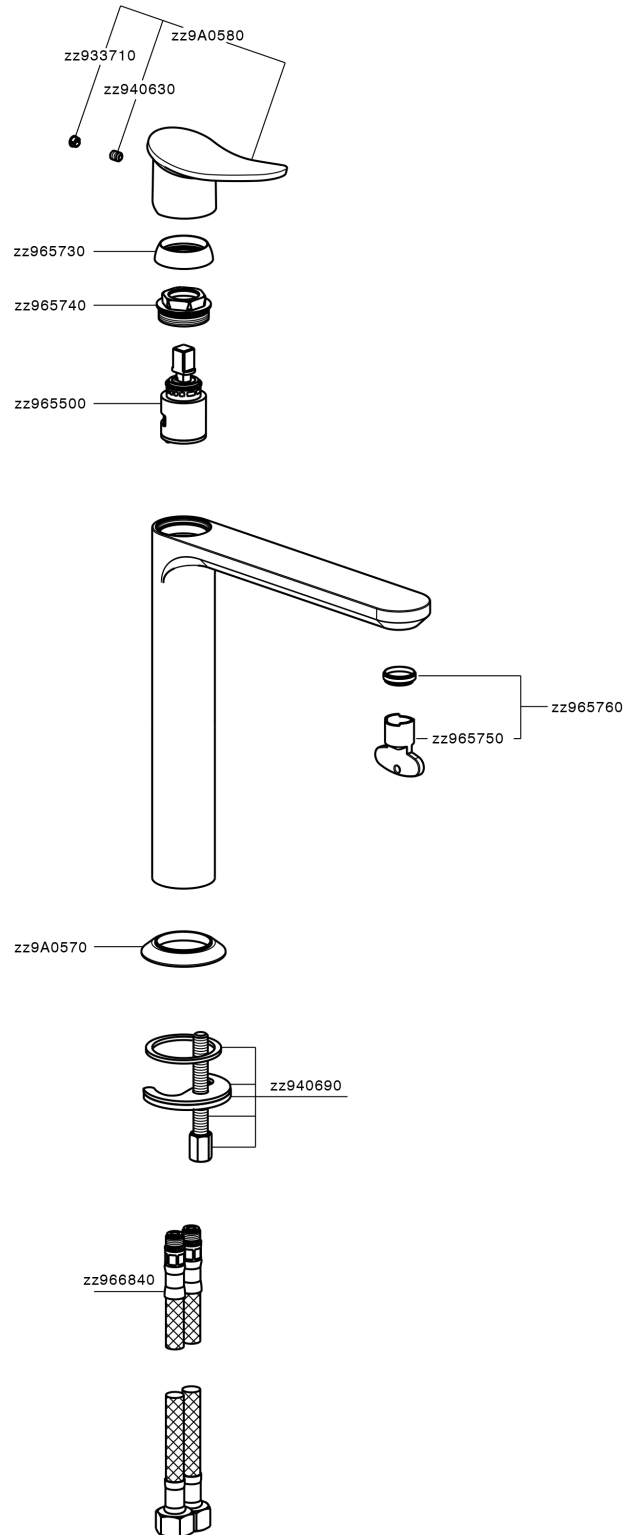

Single lever tall washbasin mixer HARLOCK_HC003541

HC003541

<https://en.huberitalia.com/single-lever-tall-washbasin-mixer-harlock-hc003541>

2024-11-22