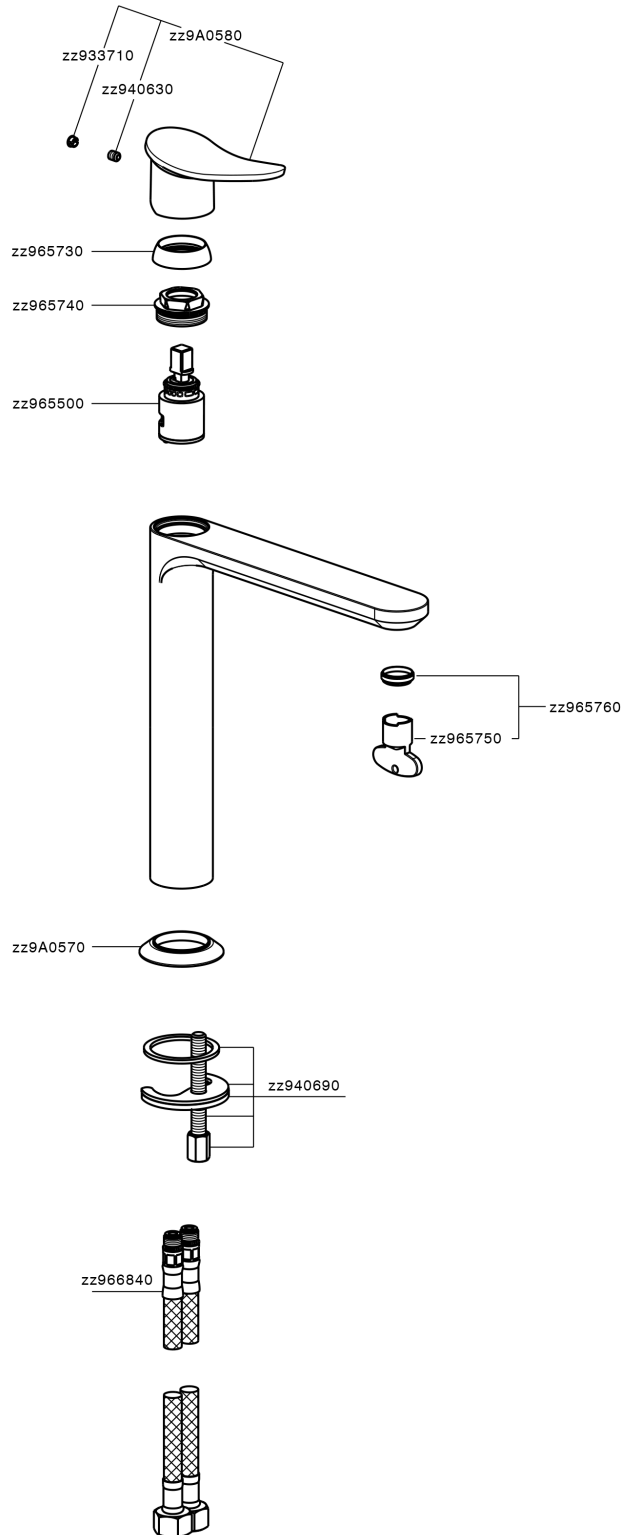

## Single lever tall washbasin mixer HARLOCK\_HC003541

HC003541

<https://en.huberitalia.com/single-lever-tall-washbasin-mixer-harlock-hc003541>

2024-11-21