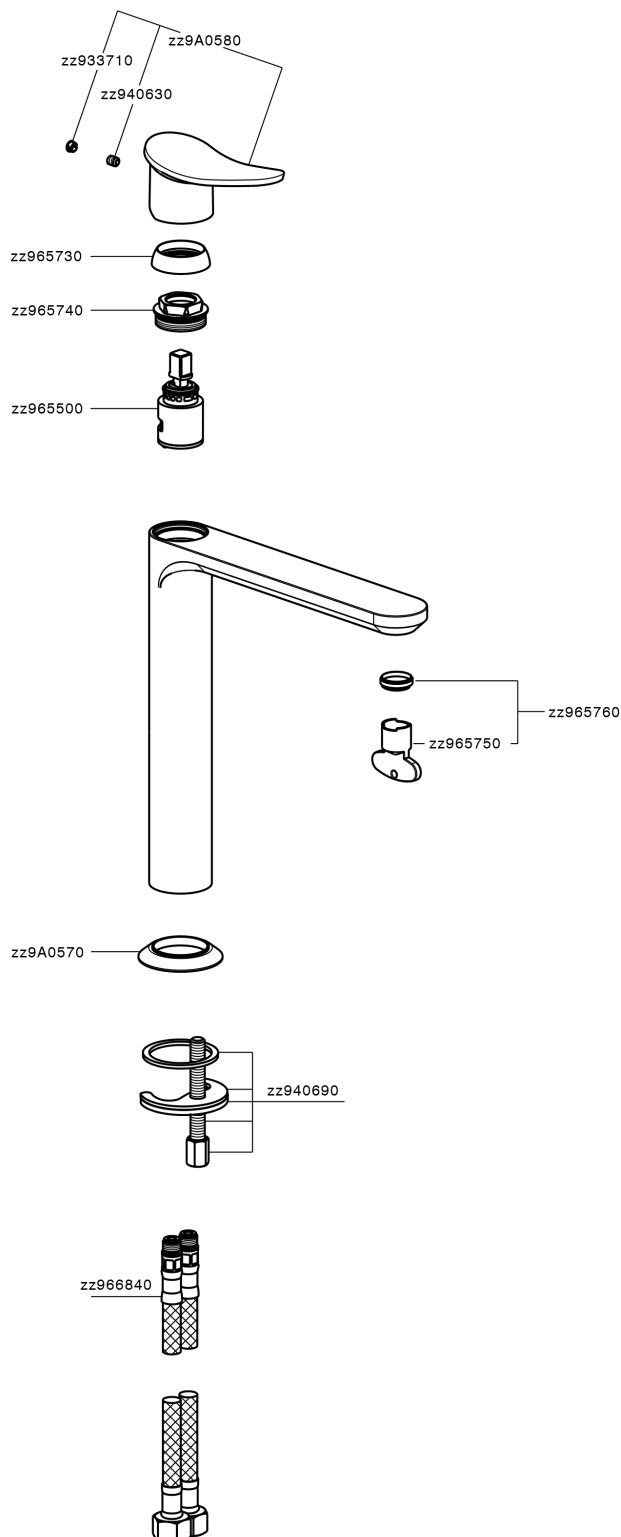

Single lever tall washbasin mixer HARLOCK_HC003541

MODEL **HC003541**

Single lever tall washbasin mixer, without automatic pop-up waste, G.3/8" stainless steel flexible hoses

AVAILABLE FINISHINGS

-  **21** 21 Chrome
-  **2P** 2P Rose Gold
-  **2Q** 2Q Black Titanium
-  **40** 40 Matt Black
-  **4Q** 4Q Matt White
-  **6T** 6T Chrome/Matt Black

CHARACTERISTICS

Cartridge Spare Parts **ZZ96550000**

25 mm Cartridge

Single lever tall washbasin mixer HARLOCK_HC003541

HC003541

<https://en.huberitalia.com/single-lever-tall-washbasin-mixer-harlock-hc003541>