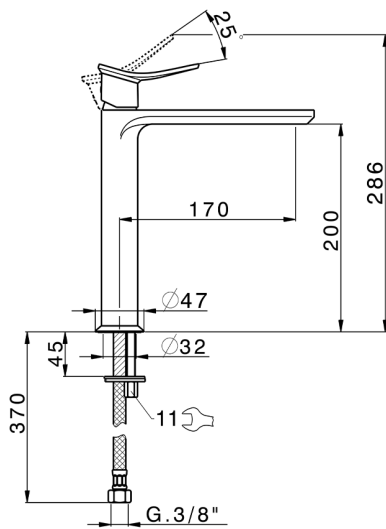

Single lever tall washbasin mixer HARLOCK_HC003541

MODEL **HC003541**

Single lever tall washbasin mixer, without automatic pop-up waste, G.3/8" stainless steel flexible hoses

AVAILABLE FINISHINGS

-  **21** 21 Chrome
-  **2P** 2P Rose Gold
-  **2Q** 2Q Black Titanium
-  **40** 40 Matt Black
-  **4Q** 4Q Matt White
-  **6T** 6T Chrome/Matt Black

CHARACTERISTICS

Cartridge Spare Parts **ZZ96550000**

25 mm Cartridge

Single lever tall washbasin mixer HARLOCK_HC003541

HC003541

<https://en.huberitalia.com/single-lever-tall-washbasin-mixer-harlock-hc003541>