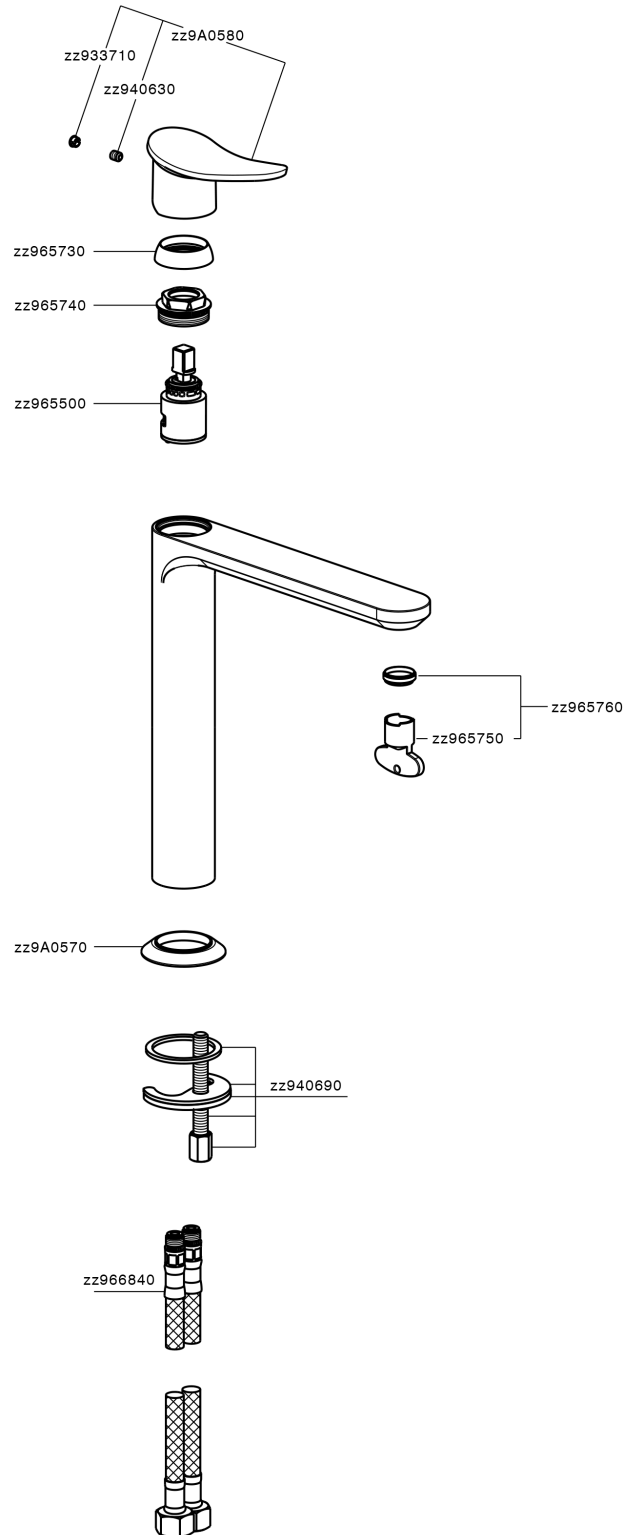

Single lever tall washbasin mixer HARLOCK_HC003541

HC003541

<https://en.huberitalia.com/single-lever-tall-washbasin-mixer-harlock-hc003541>

2024-11-24