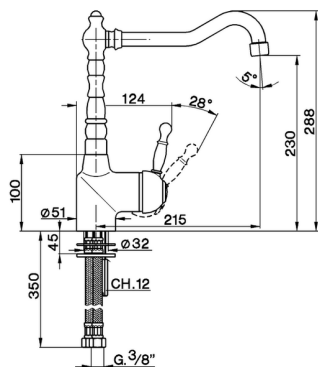

## Single lever sink mixer KITCHEN\_AY902530

MODEL **AY902530**

Single lever sink mixer, swivel spout, G.3/8" stainless steel flexible hoses

### CHARACTERISTICS

Cartridge Spare Parts **ZZ92909000**

**43 mm Cartridge**

2024-12-21