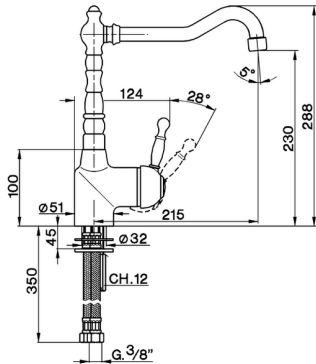

Single lever sink mixer KITCHEN_AY902530

MODEL **AY902530**

Single lever sink mixer, swivel spout, G.3/8" stainless steel flexible hoses

AVAILABLE FINISHINGS

-  **21** 21 Chrome
-  **26** 26 Old Copper
-  **27** 27 Old Bronze
-  **2A** 2A Satin Brushed Nickel

CHARACTERISTICS

Cartridge Spare Parts **ZZ92909000**

43 mm Cartridge

2024-12-22