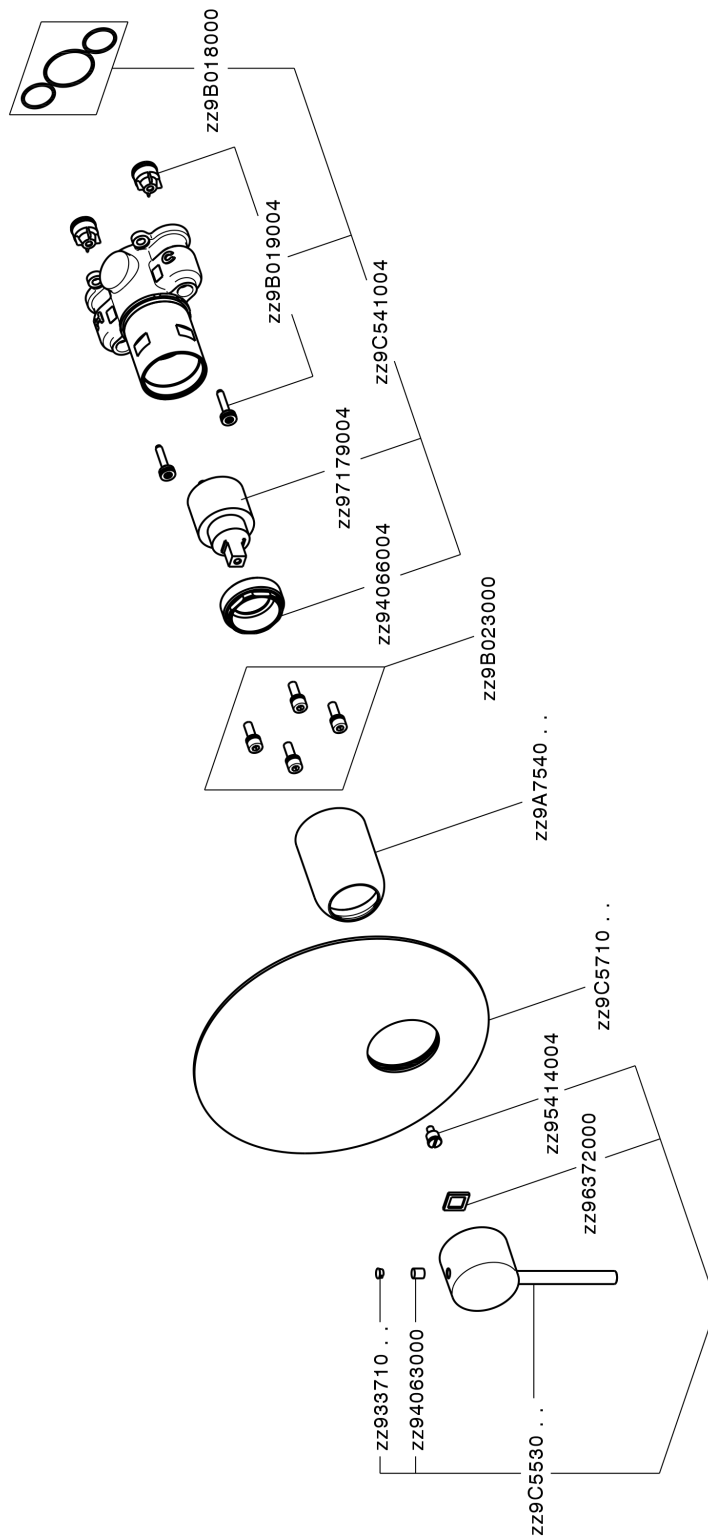

Exposed part for Single Lever One Box Valve ONE BOX_TV0BM010

TV0BM010

<https://en.huberitalia.com/exposed-part-for-single-lever-one-box-valve-one-box-tv0bm010>

One Box Universal Concealed Part ONE BOX_ZB00B031

ZB00B031

<https://en.huberitalia.com/one-box-universal-concealed-part-one-box-zb00b031>

One Box Universal Concealed Part ONE BOX_ZB00B030

ZB00B030

<https://en.huberitalia.com/one-box-universal-concealed-part-one-box-zb00b030>

2024-12-22