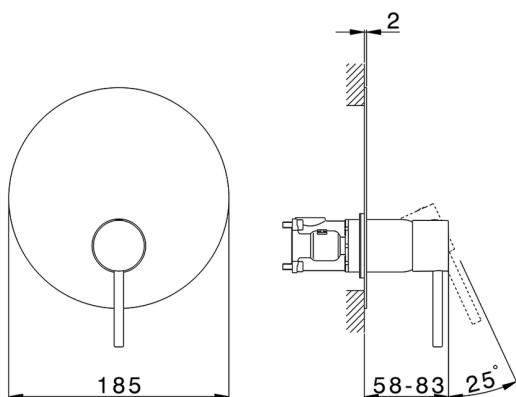

## Exposed part for Single Lever One Box Valve ONE BOX\_TV0BM010

MODEL **TV0BM010**

Exposed part for Single Lever One Box Valve, 1 Outlet, Minimum depth of installation: 67 mm, without concealed part, for items ZB00B030-ZB00B031

AVAILABLE FINISHINGS

CHARACTERISTICS

Cartridge Spare Parts **ZZ97179000**

**35 mm Cartridge**

Installation **Concealed**

Required concealed parts **ZB00B031**

**ZB00B030**

## Exposed part for Single Lever One Box Valve ONE BOX\_TV0BM010

TV0BM010

<https://en.huberitalia.com/exposed-part-for-single-lever-one-box-valve-one-box-tv0bm010>