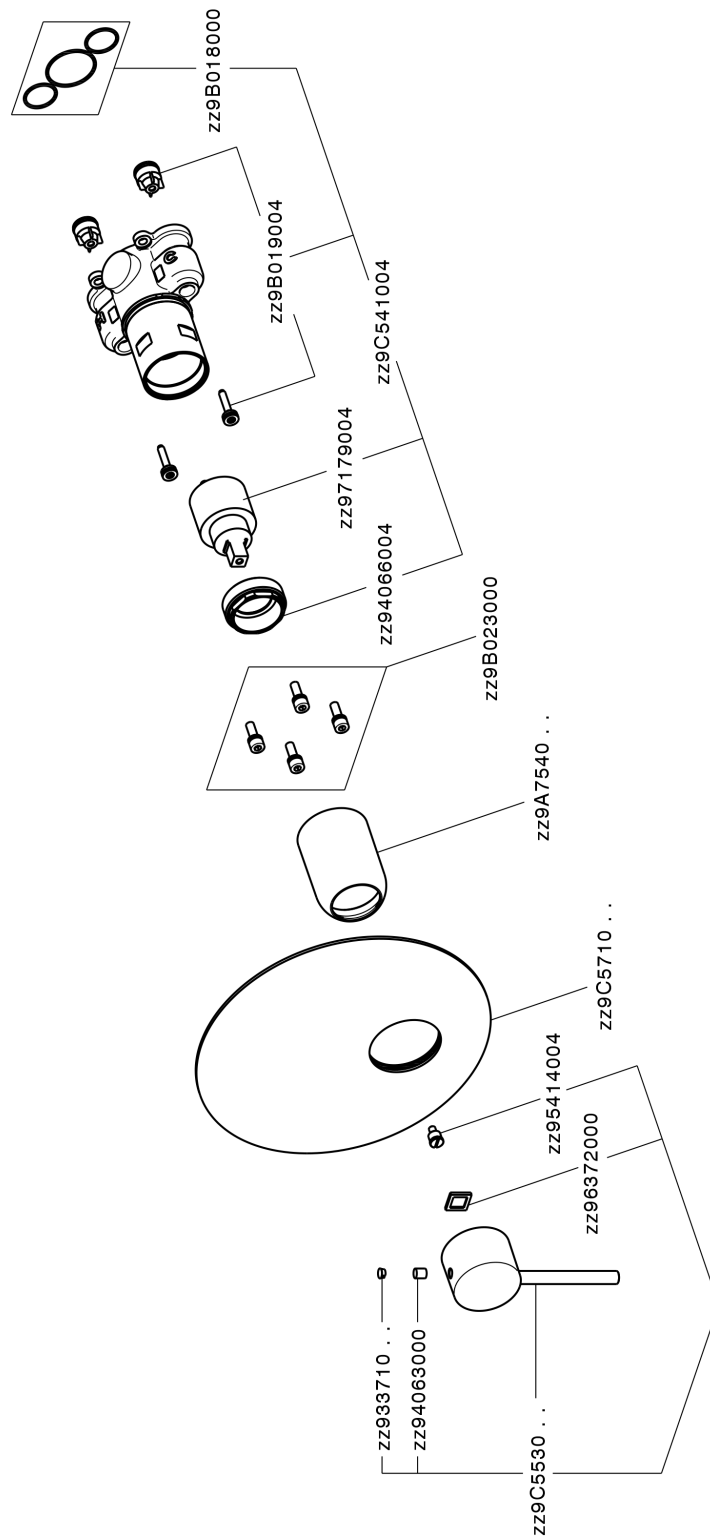

## Exposed part for Single Lever One Box Valve ONE BOX\_TV0BM010

MODEL **TV0BM010**

Exposed part for Single Lever One Box Valve, 1 Outlet, Minimum depth of installation: 67 mm, without concealed part, for items ZB00B030-ZB00B031

AVAILABLE FINISHINGS

CHARACTERISTICS

Cartridge Spare Parts **ZZ97179000**

**35 mm Cartridge**

Installation **Concealed**

Required concealed parts **ZB00B031**

**ZB00B030**

## Exposed part for Single Lever One Box Valve ONE BOX\_TV0BM010

TV0BM010

<https://en.huberitalia.com/exposed-part-for-single-lever-one-box-valve-one-box-tv0bm010>

## One Box Universal Concealed Part ONE BOX\_ZB00B031

MODEL **ZB00B031**

One Box Universal Concealed Part, for 1 or 2 or 3 outlet thermostatic or single lever, without trim kit, with noise reducers, with sealing gasket