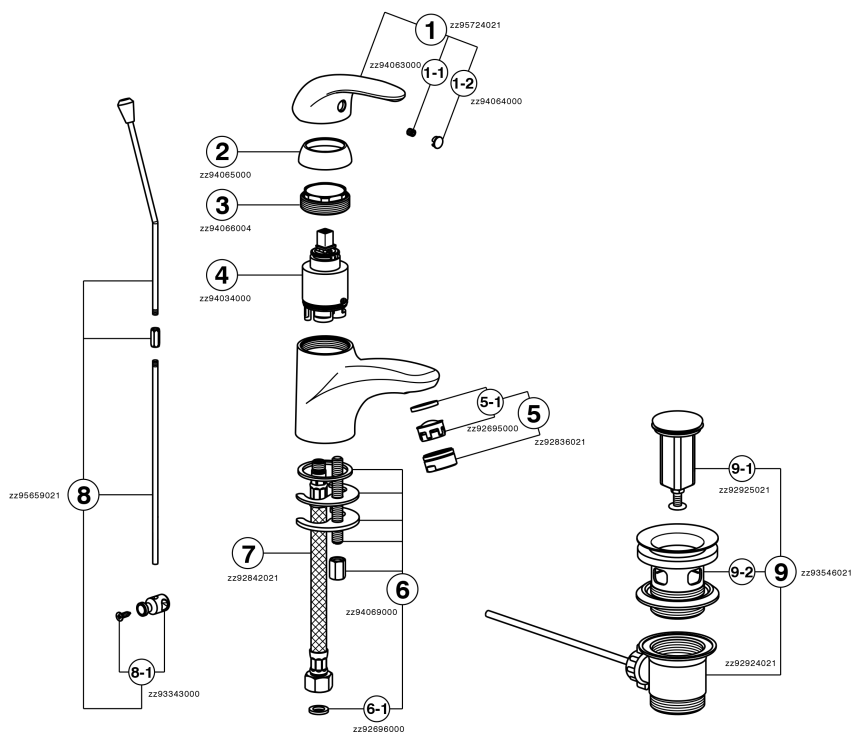

## Single lever washbasin mixer NORMA\_NM000511

NM000511

<https://en.huberitalia.com/single-lever-washbasin-mixer-norma-nm000511>

2025-04-03