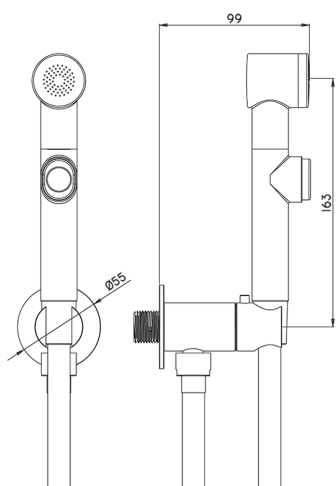

Bidet handshower set HYGENIC SHOWERS_H3007925

MODEL **H3007925**

Bidet handshower set, round wall bracket, single water opening, ABS Bidet handshower, 120 cm PVC flexible hose

AVAILABLE FINISHINGS

CHARACTERISTICS

Bidet handshower

2026-04-05