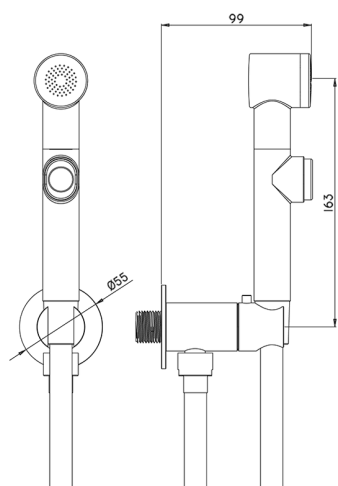

Bidet handshower set HYGENIC SHOWERS_H3007925

MODEL **H3007925**

Bidet handshower set, round wall bracket, single water opening, ABS Bidet handshower, 120 cm PVC flexible hose

AVAILABLE FINISHINGS

CHARACTERISTICS

Bidet handshower

2026-06-26