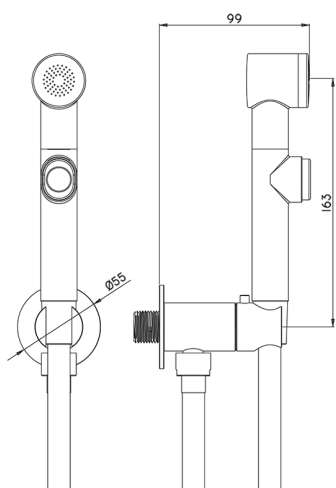

Bidet handshower set HYGENIC SHOWERS_H3007925

MODEL **H3007925**

Bidet handshower set, round wall bracket, single water opening, ABS Bidet handshower, 120 cm PVC flexible hose

AVAILABLE FINISHINGS

CHARACTERISTICS

Bidet handshower

2026-05-31