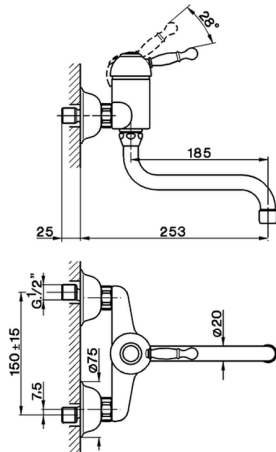

Exposed single lever sink mixer KITCHEN_AY900400

MODEL **AY900400**

Exposed single lever sink mixer, swivel spout

AVAILABLE FINISHINGS

-  **21** 21 Chrome
-  **26** 26 Old Copper
-  **27** 27 Old Bronze
-  **2A** 2A Satin Brushed Nickel

CHARACTERISTICS

Cartridge Spare Parts **ZZ92909000**

43 mm Cartridge

2026-06-24