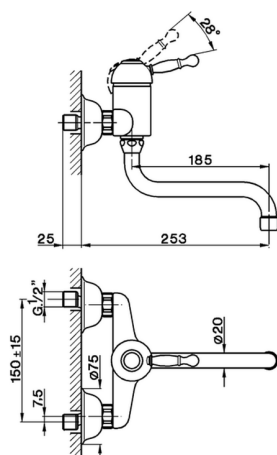

Exposed single lever sink mixer KITCHEN_AY900400

MODEL **AY900400**

Exposed single lever sink mixer, swivel spout

AVAILABLE FINISHINGS

-  **21** 21 Chrome
-  **26** 26 Old Copper
-  **27** 27 Old Bronze
-  **2A** 2A Satin Brushed Nickel

CHARACTERISTICS

Cartridge Spare Parts **ZZ92909000**

43 mm Cartridge

2026-04-09