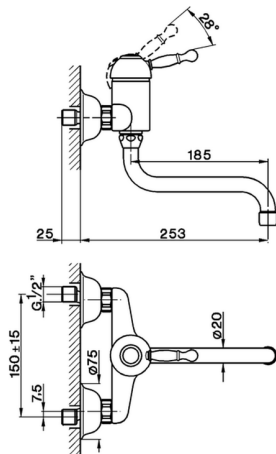

Exposed single lever sink mixer KITCHEN_AY900400

MODEL **AY900400**

Exposed single lever sink mixer, swivel spout

AVAILABLE FINISHINGS

-  **21** 21 Chrome
-  **26** 26 Old Copper
-  **27** 27 Old Bronze
-  **2A** 2A Satin Brushed Nickel

CHARACTERISTICS

Cartridge Spare Parts **ZZ92909000**

43 mm Cartridge

2026-04-08