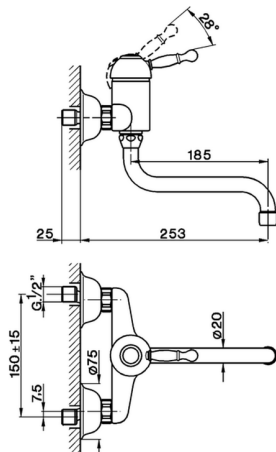

## Exposed single lever sink mixer KITCHEN\_AY900400

MODEL **AY900400**

Exposed single lever sink mixer, swivel spout

### CHARACTERISTICS

Cartridge Spare Parts **ZZ92909000**

**43 mm Cartridge**

2026-06-24