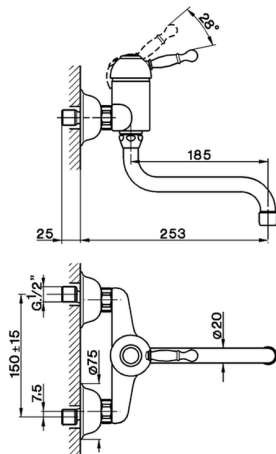

## Exposed single lever sink mixer KITCHEN\_AY900400

MODEL **AY900400**

Exposed single lever sink mixer, swivel spout

### CHARACTERISTICS

Cartridge Spare Parts **ZZ92909000**

**43 mm Cartridge**

2026-05-01