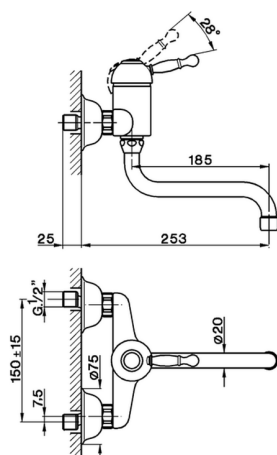

Exposed single lever sink mixer KITCHEN_AY900400

MODEL **AY900400**

Exposed single lever sink mixer, swivel spout

AVAILABLE FINISHINGS

-  **21** 21 Chrome
-  **26** 26 Old Copper
-  **27** 27 Old Bronze
-  **2A** 2A Satin Brushed Nickel

CHARACTERISTICS

Cartridge Spare Parts **ZZ92909000**

43 mm Cartridge

2026-04-06