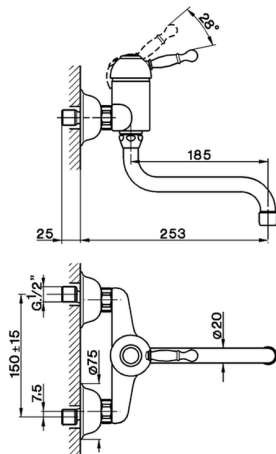

## Exposed single lever sink mixer KITCHEN\_AY900400

MODEL **AY900400**

Exposed single lever sink mixer, swivel spout

### CHARACTERISTICS

Cartridge Spare Parts **ZZ92909000**

**43 mm Cartridge**

2026-05-25