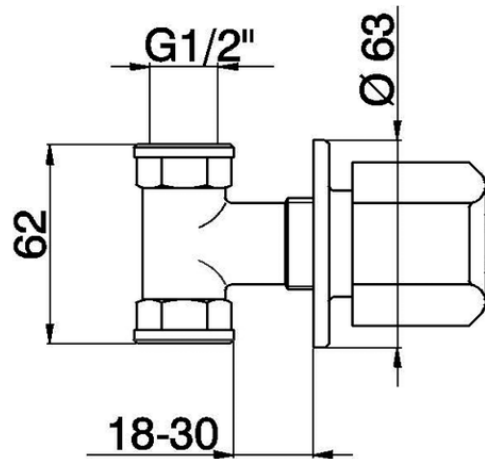

Concealed stop valve EVA_EV000301

EV000301

<https://en.huberitalia.com/concealed-stop-valve-eva-ev000301>

2024-11-15