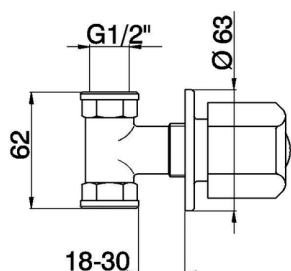

Concealed stop valve EVA_EV000301

MODEL **EV000301**

Concealed stop valve, 3/4" F outlet, without handles

AVAILABLE FINISHINGS

 **21** 21 Chrome

CHARACTERISTICS

Installation **Concealed**

2024-11-15