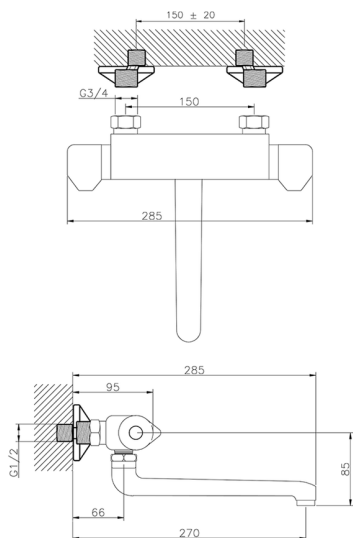

Wall mounted thermostatic ink mixer **COMMUNITY_CLT70010**

MODEL **CLT70010**

Wall mounted thermostatic ink mixer,swivel spout

AVAILABLE FINISHINGS

CHARACTERISTICS

Cartridge Spare Parts **24.04A.PP**

8x20 Plus P Thermostatic Valve