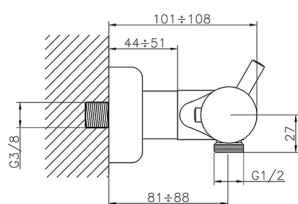

Thermostatic shower mixer CLINIC&TECHNICAL_223.01H.

MODEL **223.01H.**

Thermostatic shower mixer, without shower set, 120 mm center, 1/2" M flexible connection

AVAILABLE FINISHINGS

CR CR Chrome

CHARACTERISTICS

Cartridge Spare Parts **24.04A.PP**

8x20 Plus P Thermostatic Valve

Thermostatic

The Huber thermostatic is your personal water manager, helping you to handle, control and save water and energy.

2024-12-19