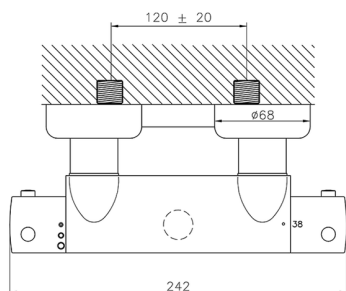

Thermostatic shower mixer CLINIC&TECHNICAL_223.01H.

MODEL **223.01H.**

Thermostatic shower mixer, without shower set, 120 mm center, 1/2" M flexible connection

AVAILABLE FINISHINGS

CR CR Chrome

CHARACTERISTICS

Cartridge Spare Parts **24.04A.PP**

8x20 Plus P Thermostatic Valve

Thermostatic

The Huber thermostatic is your personal water manager, helping you to handle, control and save water and energy.

2024-12-19