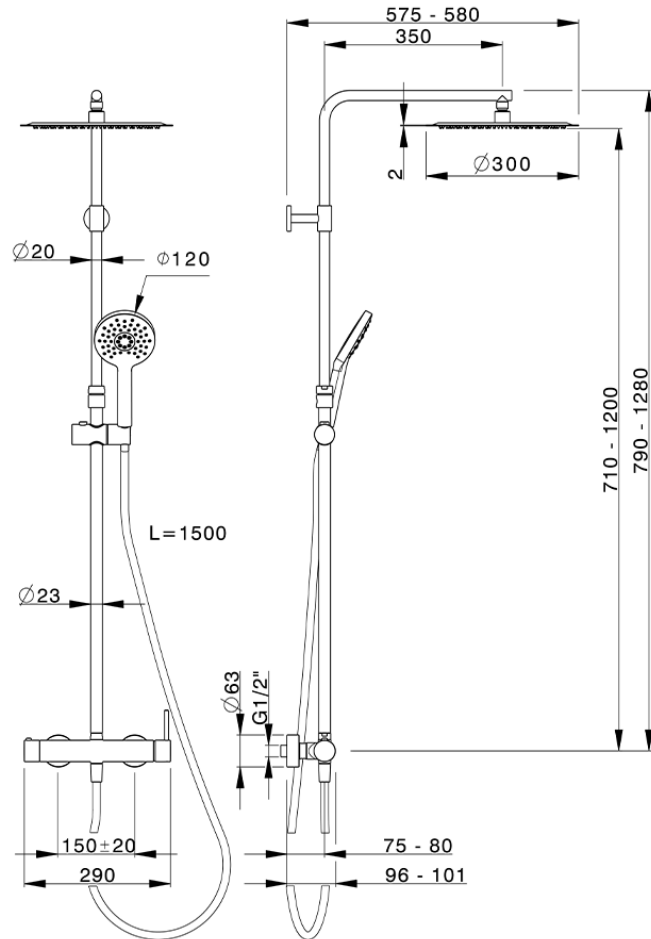

2-function single lever shower set NUOVA KIRUNA_K2004030

K2004030

<https://en.huberitalia.com/2-function-single-lever-shower-set-nuova-kiruna-k2004030>

2024-11-15