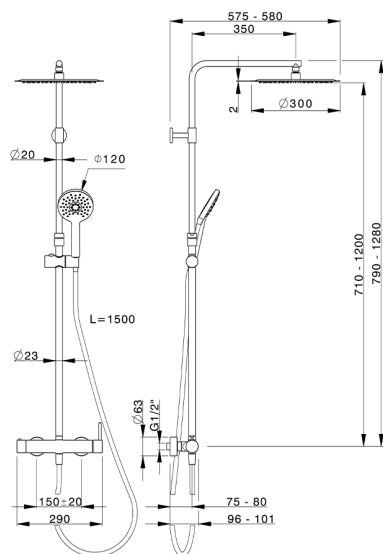

2-function single lever shower set NUOVA KIRUNA_K2004030

MODEL **K2004030**

2-function single lever shower set, 2-outlet devia stop, adjustable riser column, sliding shower bracket, 120 mm ABS 3 sprays handshower, 300 mm round showerhead 2 mm thick INOX, 150 cm smooth SILVERFLEX Flexible Hose

AVAILABLE FINISHINGS

CHARACTERISTICS

Cartridge Spare Parts **ZZ95435000**

35 mm Cartridge

EcoStop

EcoStop feature limits water flow to approximately 50% of maximum output with one point of resistance on setting. Push slightly past the middle stop only when full water output is required. This will save water up to 50%.

DeviaStop

The Huber Devia Stop technology allows to adjust the water flow and to direct it to the selected output point (overhead soaker, hand shower, etc).

2024-11-15