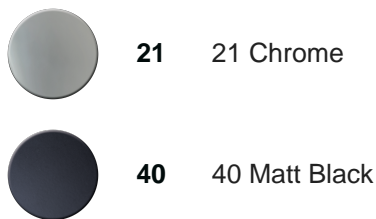

2-function single lever shower set NUOVA KIRUNA_K2004030

MODEL **K2004030**

2-function single lever shower set, 2-outlet devia stop, adjustable riser column, sliding shower bracket, 120 mm ABS 3 sprays handshower, 300 mm round showerhead 2 mm thick INOX, 150 cm smooth SILVERFLEX Flexible Hose

AVAILABLE FINISHINGS

CHARACTERISTICS

Cartridge Spare Parts **ZZ95435000**

35 mm Cartridge

EcoStop

EcoStop feature limits water flow to approximately 50% of maximum output with one point of resistance on setting. Push slightly past the middle stop only when full water output is required. This will save water up to 50%.