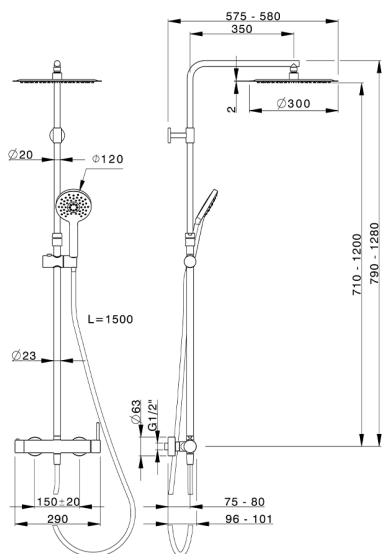

2-function single lever shower set NUOVA KIRUNA_K2004030

MODEL **K2004030**

2-function single lever shower set, 2-outlet devia stop, adjustable riser column, sliding shower bracket, 120 mm ABS 3 sprays handshower, 300 mm round showerhead 2 mm thick INOX, 150 cm smooth SILVERFLEX Flexible Hose

AVAILABLE FINISHINGS

CHARACTERISTICS

Cartridge Spare Parts **ZZ95435000**

35 mm Cartridge

EcoStop

EcoStop feature limits water flow to approximately 50% of maximum output with one point of resistance on setting. Push slightly past the middle stop only when full water output is required. This will save water up to 50%.

DeviaStop

The Huber Devia Stop technology allows to adjust the water flow and to direct it to the selected output point (overhead soaker, hand shower, etc).

2024-11-15