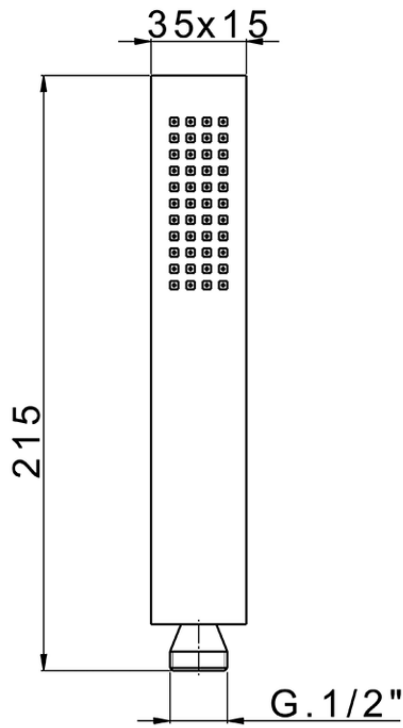

## Brass Minimal handshower SHOWER\_SS014450

SS014450

<https://en.huberitalia.com/brass-minimal-handshower-shower-ss014450>

2024-12-04