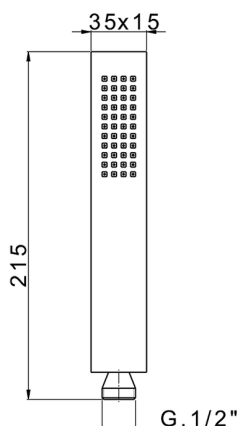

Brass Minimal handshower SHOWER_SS014450

MODEL **SS014450**

Brass Minimal handshower, 215x35x15 one spray

AVAILABLE FINISHINGS

-  **21** 21 Chrome
-  **2B** 2B Polished Nickel
-  **2F** 2F Brushed Nickel
-  **2Q** 2Q Black Titanium
-  **40** 40 Matt Black
-  **4Q** 4Q Matt White