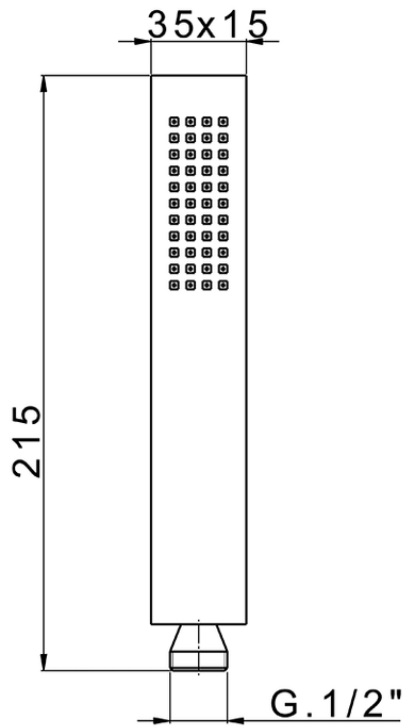

Brass Minimal handshower SHOWER_SS014450

SS014450

<https://en.huberitalia.com/brass-minimal-handshower-shower-ss014450>

2025-01-05