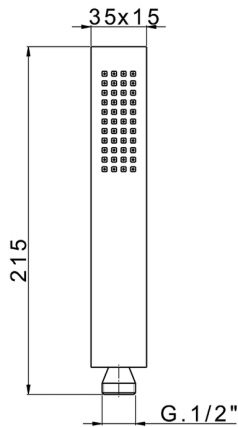

Brass Minimal handshower SHOWER_SS014450

MODEL **SS014450**

Brass Minimal handshower, 215x35x15 one spray

AVAILABLE FINISHINGS

- 
21 21 Chrome
- 
2B 2B Polished Nickel
- 
2F 2F Brushed Nickel
- 
2Q 2Q Black Titanium
- 
40 40 Matt Black
- 
4Q 4Q Matt White