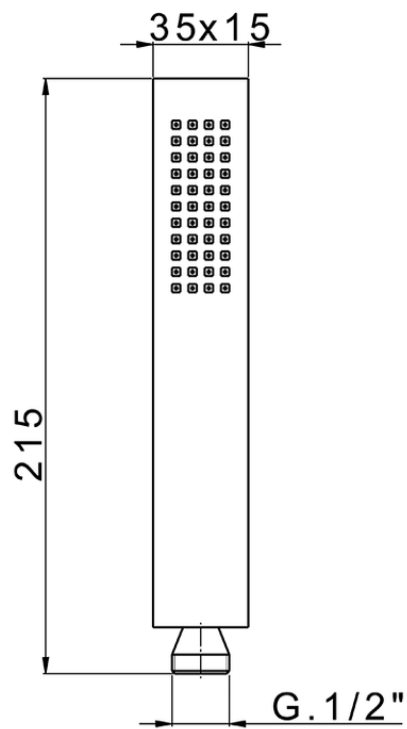

Brass Minimal handshower SHOWER_SS014450

SS014450

<https://en.huberitalia.com/brass-minimal-handshower-shower-ss014450>

2024-12-04