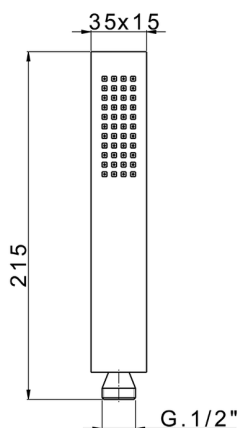

Brass Minimal handshower SHOWER_SS014450

MODEL **SS014450**

Brass Minimal handshower, 215x35x15 one spray

AVAILABLE FINISHINGS

-  **21** 21 Chrome
-  **2B** 2B Polished Nickel
-  **2F** 2F Brushed Nickel
-  **2Q** 2Q Black Titanium
-  **40** 40 Matt Black
-  **4Q** 4Q Matt White