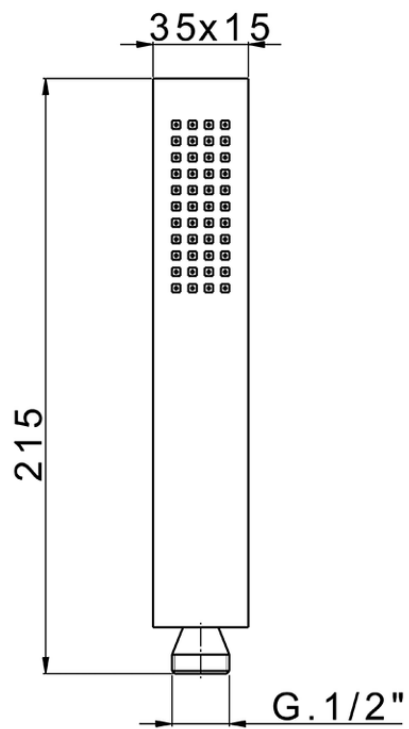

## Brass Minimal handshower SHOWER\_SS014450

SS014450

<https://en.huberitalia.com/brass-minimal-handshower-shower-ss014450>

2025-01-05