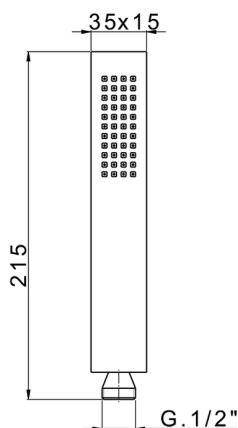

Brass Minimal handshower SHOWER_SS014450

MODEL **SS014450**

Brass Minimal handshower, 215x35x15 one spray

AVAILABLE FINISHINGS

-  **21** 21 Chrome
-  **2B** 2B Polished Nickel
-  **2F** 2F Brushed Nickel
-  **2Q** 2Q Black Titanium
-  **40** 40 Matt Black
-  **4Q** 4Q Matt White