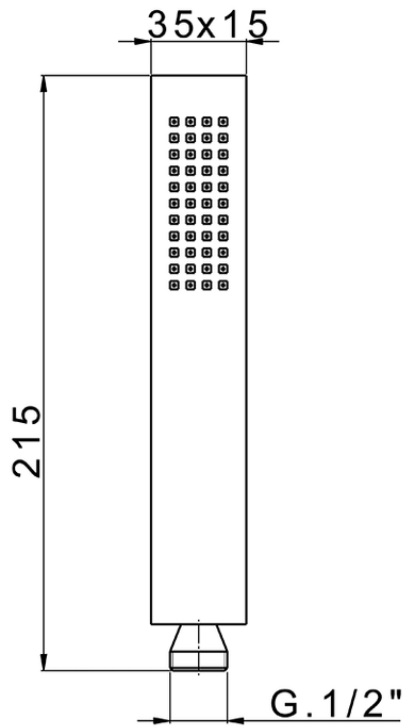

## Brass Minimal handshower SHOWER\_SS014450

SS014450

<https://en.huberitalia.com/brass-minimal-handshower-shower-ss014450>

2025-01-05