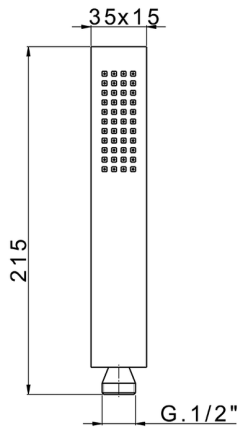

Brass Minimal handshower SHOWER_SS014450

MODEL **SS014450**

Brass Minimal handshower, 215x35x15 one spray

AVAILABLE FINISHINGS

-  **21** 21 Chrome
-  **2B** 2B Polished Nickel
-  **2F** 2F Brushed Nickel
-  **2Q** 2Q Black Titanium
-  **40** 40 Matt Black
-  **4Q** 4Q Matt White