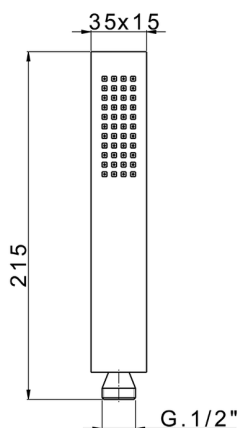

Brass Minimal handshower SHOWER_SS014450

MODEL **SS014450**

Brass Minimal handshower, 215x35x15 one spray

AVAILABLE FINISHINGS

- 
21 21 Chrome
- 
2B 2B Polished Nickel
- 
2F 2F Brushed Nickel
- 
2Q 2Q Black Titanium
- 
40 40 Matt Black
- 
4Q 4Q Matt White