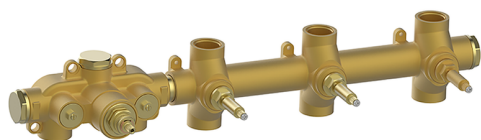

Cover Part for 3 Function Concealed Thermo. Valve NUOVA EGO_NE01R300

MODEL **NE01R300**

Cover Part for 3 Function Concealed Thermo.Valve,for item ZB01R300

AVAILABLE FINISHINGS

-  **21** 21 Chrome
-  **2F** 2F Brushed Nickel
-  **40** 40 Matt Black
-  **4Q** 4Q Matt White

CHARACTERISTICS

Installation **Concealed**
 Required concealed parts **ZB01R300**

Thermostatic

The Huber thermostatic is your personal water manager, helping you to handle, control and save water and energy.

3 Function Concealed Thermostatic Built-in Part CONCEALED_ZB01R300

MODEL **ZB01R300**

3 Function Concealed Thermostatic Built-in Part

AVAILABLE FINISHINGS

CHARACTERISTICS

Installation	Concealed
Cartridge Spare Parts	23.51A.HF
HF Thermostatic Valve	
Concealed	1