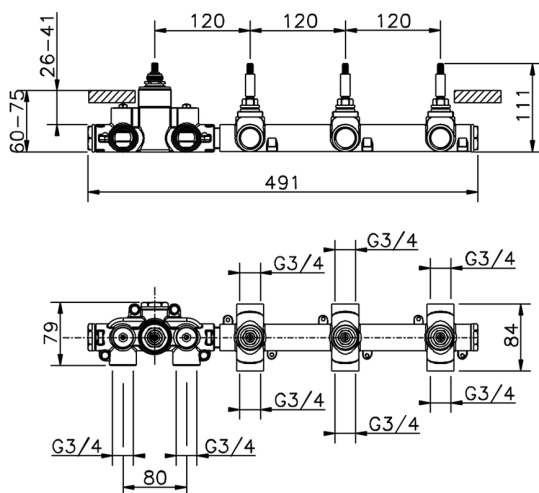

## 3 Function Concealed Thermostatic Built-in Part CONCEALED\_ZB01R300

MODEL **ZB01R300**

3 Function Concealed Thermostatic Built-in Part

AVAILABLE FINISHINGS

CHARACTERISTICS

Installation	<b>Concealed</b>
Cartridge Spare Parts	<b>23.51A.HF</b>
<b>HF Thermostatic Valve</b>	
Concealed	<b>1</b>