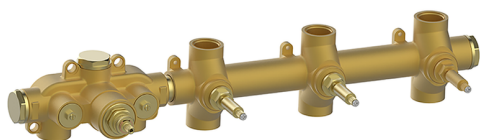

## Cover Part for 3 Function Concealed Thermo. Valve NUOVA EGO\_NE01R300

MODEL **NE01R300**

Cover Part for 3 Function Concealed Thermo.Valve,for item ZB01R300

### Thermostatic

The Huber thermostatic is your personal water manager, helping you to handle, control and save water and energy.

## 3 Function Concealed Thermostatic Built-in Part CONCEALED\_ZB01R300

MODEL **ZB01R300**

3 Function Concealed Thermostatic Built-in Part

AVAILABLE FINISHINGS

CHARACTERISTICS

Installation	<b>Concealed</b>
Cartridge Spare Parts	<b>23.51A.HF</b>
<b>HF Thermostatic Valve</b>	
Concealed	<b>1</b>